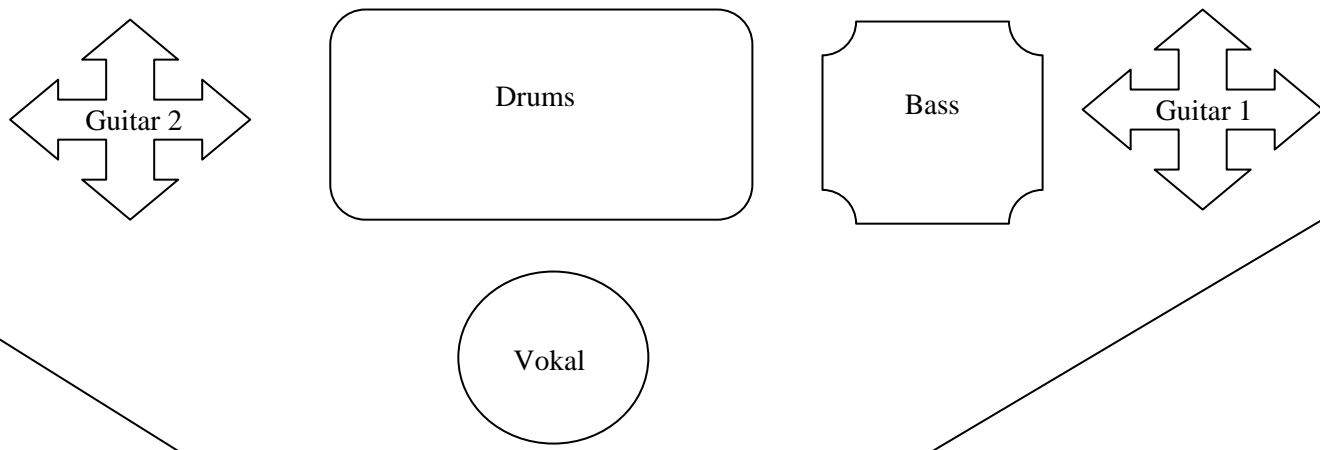

Bass: Ampeg amplifier
Ampeg 8x10 kabinet

Drums: **1x bassdrum 22"**
1x Snare
5x toms (8"-10"-12"-14"-16")
7 Cymbals.
Everything mounted on Gibraltar rack.
DI box required for bass drum trigger.

STAGE PLAN